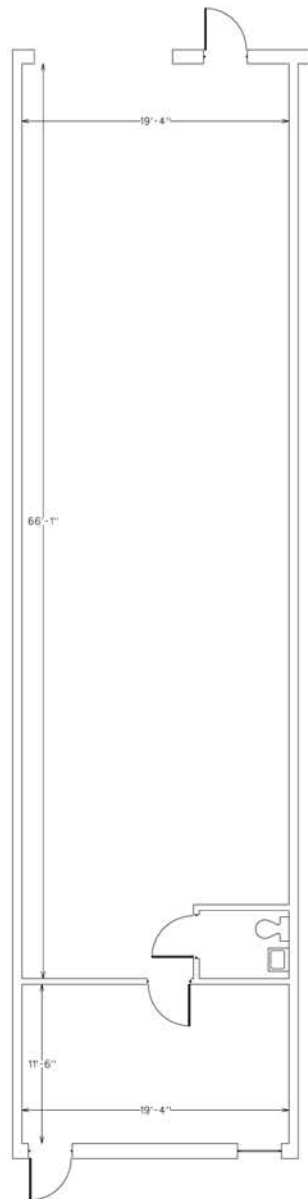

Rochester Hills - 2207 Avon Industrial

2207

1,600 SF
256 SF OFFICE