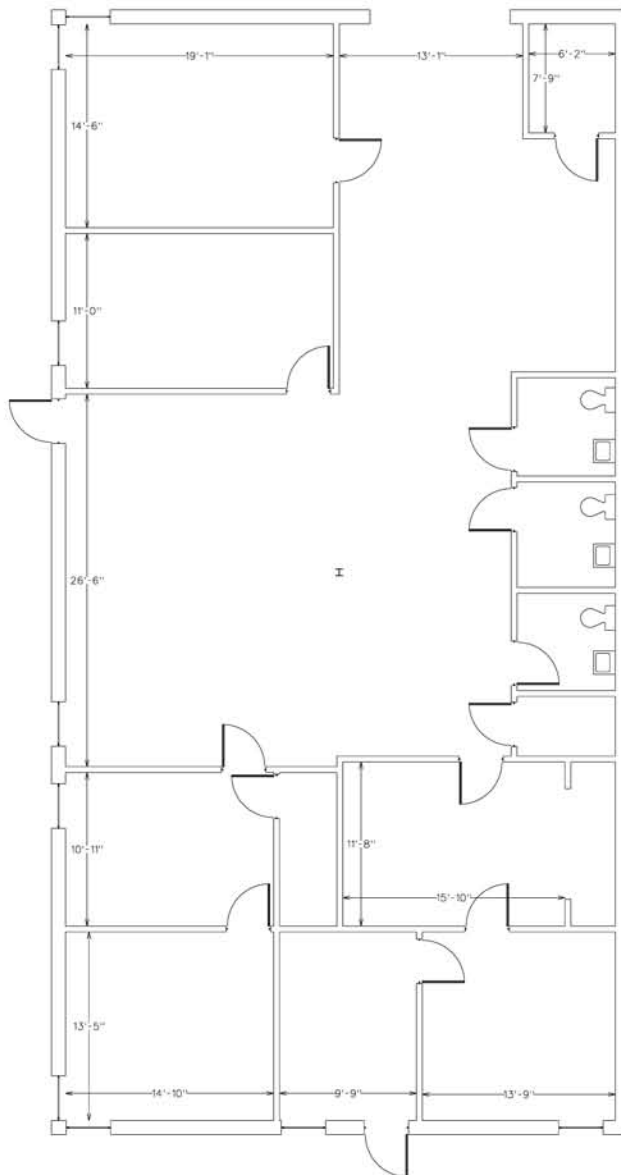

Rochester Hills - 2247 Star Court

2247

3,200 SF
1,066 SF OFFICE