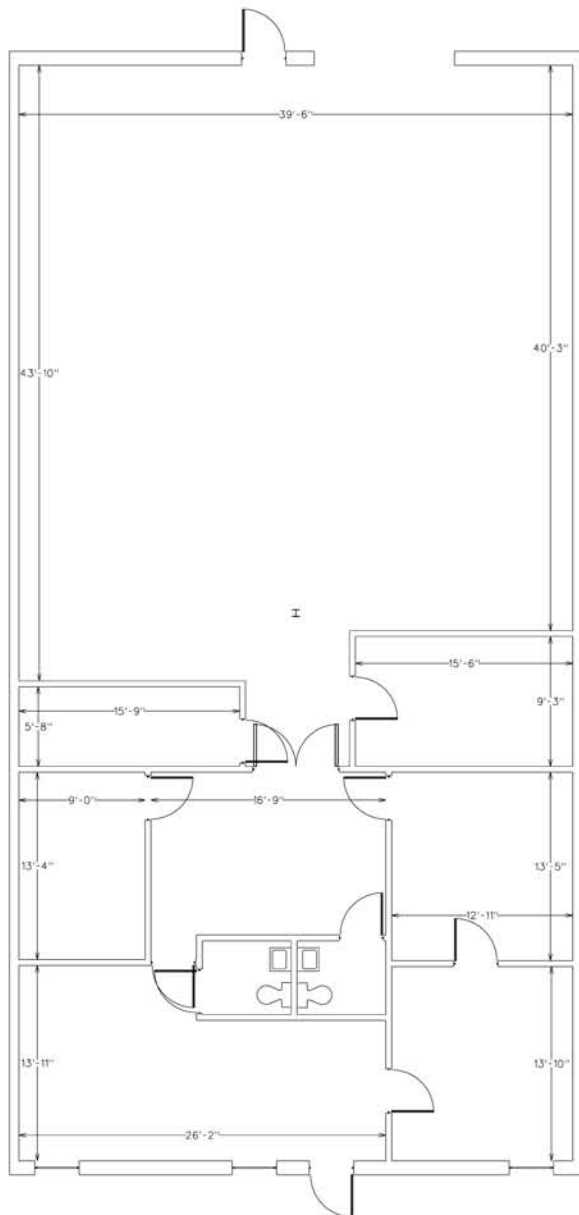

Rochester Hills - 2255 Star Court

2255

3,200 SF
1,160 SF OFFICE